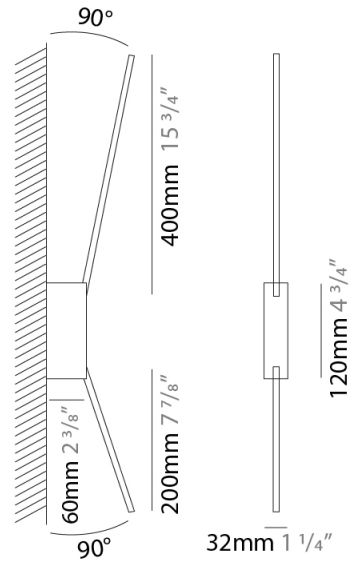

GENERAL

Series: Spillo
 Subseries: Spillo 2 Rod
 Brand: Icone
 Division: Design
 Mounting Type: Surface
 Mounting Location: Wall
 Subcategory: Ambient

PHYSICAL

Shape: Rectangle
 Width (mm): 32
 Width (in): 1 1/4
 Height (mm): 720
 Height (in): 28 3/8
 Extension (mm): 460
 Extension (in): 18 1/8
 Light Distribution: Direct / Indirect
 Fixture Finish: WHI / WHC / BLK / BGD
 Fixture Material: Brass

LED

Color Temperature (°K): 2700 / 3000
 Nominal Lumen (lm): 660
 CRI: >90 CRI

OPTICAL

Adjustability: Tilt 90°

RATINGS AND CERTIFICATIONS

Certified By: Certified for North American Standards
 IP rating: IP20

GENERAL

Series: Spillo
 Subseries: Spillo 2 Rod
 Brand: Icone
 Division: Design
 Mounting Type: Recessed
 Mounting Location: Ceiling
 Subcategory: Ambient

PHYSICAL

Shape: Rectangle
 Length (mm): 50
 Length (in): 1 ¹⁵/₁₆
 Width (mm): 600
 Width (in): 23 ⁵/₆
 Height (mm): 400
 Height (in): 15 ³/₄
 Light Distribution: Adjustable
 Fixture Finish: WHI / BLK / CHR / BGD
 Fixture Material: Brass