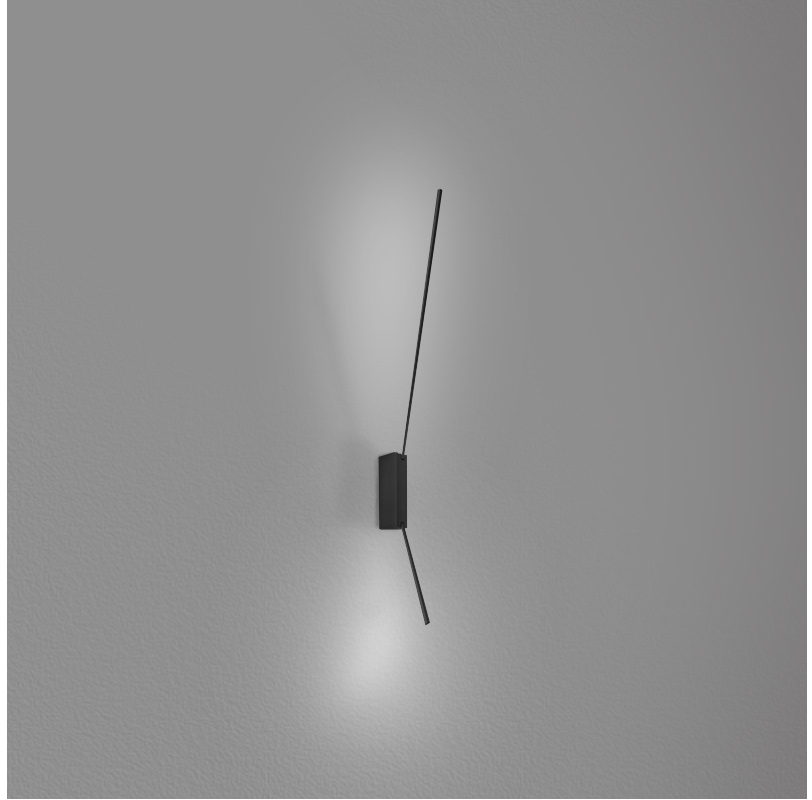

PROJECT	
TYPE	
SPECIFIER	
QUANTITY	
DATE	

SPILLO 2 ROD SURFACE

D42055- -
 base number Color Finish
 Temperature Options

- To build a product code in our configurator select the specify button on the base model # product page
- To build a manual product code on this datasheet choose from the options listed below in blue font and add the suffix to the base model #

GENERAL

Series: Spillo
 Subseries: Spillo 2 Rod
 Brand: Icone
 Division: Design
 Mounting Type: Surface
 Mounting Location: Wall
 Subcategory: Ambient

PHYSICAL

Shape: Rectangle
 Width (mm): 32
 Width (in): 1 1/4
 Height (mm): 720
 Height (in): 28 3/8
 Extension (mm): 460
 Extension (in): 18 1/8
 Light Distribution: Direct / Indirect
 Fixture Finish: WHI / WHC / BLK / BGD
 Fixture Material: Brass

LED

Color Temperature (°K): 2700 / 3000
 Nominal Lumen (lm): 660
 CRI: >90 CRI

OPTICAL

Adjustability: Tilt 90°

RATINGS AND CERTIFICATIONS

Certified By: Certified for North American Standards
 IP rating: IP20

GENERAL

Series: Spillo
 Subseries: Spillo 2 Rod
 Brand: Icone
 Division: Design
 Mounting Type: Recessed
 Mounting Location: Ceiling
 Subcategory: Ambient

PHYSICAL

Shape: Rectangle
 Length (mm): 50
 Length (in): 1 ¹⁵/₁₆
 Width (mm): 600
 Width (in): 23 ⁵/₆
 Height (mm): 400
 Height (in): 15 ³/₄
 Light Distribution: Adjustable
 Fixture Finish: WHI / BLK / CHR / BGD
 Fixture Material: Brass