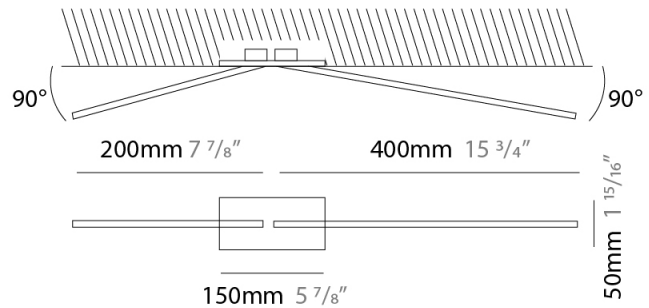

GENERAL

Series: Spillo
 Subseries: Spillo 2 Rod
 Brand: Icone
 Division: Design
 Mounting Type: Surface
 Mounting Location: Wall
 Subcategory: Ambient

PHYSICAL

Shape: Rectangle
 Width (mm): 32
 Width (in): 1 1/4
 Height (mm): 720
 Height (in): 28 3/8
 Extension (mm): 460
 Extension (in): 18 1/8
 Light Distribution: Direct / Indirect
 Fixture Finish: WHI / WHC / BLK / BGD
 Fixture Material: Brass

GENERAL

Series: Spillo
 Subseries: Spillo 2 Rod
 Brand: Icone
 Division: Design
 Mounting Type: Recessed
 Mounting Location: Ceiling
 Subcategory: Ambient

PHYSICAL

Shape: Rectangle
 Length (mm): 50
 Length (in): 1 ¹⁵/₁₆
 Width (mm): 600
 Width (in): 23 ⁵/₆
 Height (mm): 400
 Height (in): 15 ³/₄
 Light Distribution: Adjustable
 Fixture Finish: WHI / BLK / CHR / BGD
 Fixture Material: Brass

LED

Color Temperature (°K): 2700 / 3000
 Nominal Lumen (lm): 660
 CRI: >90 CRI
 Lamp Life (hrs): 50000

OPTICAL

Adjustability: Tilt 90°

RATINGS AND CERTIFICATIONS

Certified By: Certified for North American Standards
 IP rating: IP20