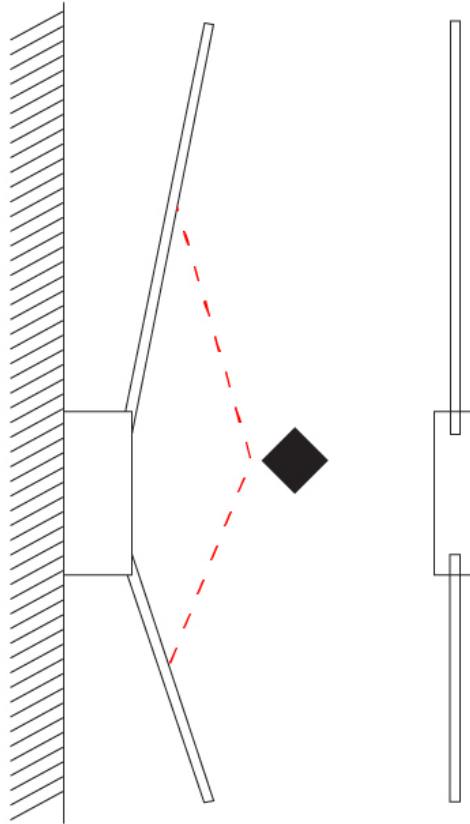

PROJECT	
TYPE	
SPECIFIER	
QUANTITY	
DATE	

SPILLO 2 ROD SURFACE

D42055- -
 base number Color Finish
 Temperature Options

- To build a product code in our configurator select the specify button on the base model # product page
- To build a manual product code on this datasheet choose from the options listed below in blue font and add the suffix to the base model #

GENERAL

Series: Spillo
 Subseries: Spillo 2 Rod
 Brand: Icone
 Division: Design
 Mounting Type: Surface
 Mounting Location: Wall
 Subcategory: Ambient

PHYSICAL

Shape: Rectangle
 Width (mm): 32
 Width (in): 1 1/4
 Height (mm): 720
 Height (in): 28 3/8
 Extension (mm): 460
 Extension (in): 18 1/8
 Light Distribution: Direct / Indirect
 Fixture Finish: WHI / WHC / BLK / BGD
 Fixture Material: Brass

SPILO 2 ROD SURFACE

D42055-

PROJECT _____

TYPE _____

SPECIFIER _____

QUANTITY _____

DATE _____

D

GENERAL

Series: Spillo
 Subseries: Spillo 2 Rod
 Brand: Icone
 Division: Design
 Mounting Type: Recessed
 Mounting Location: Ceiling
 Subcategory: Ambient

PHYSICAL

Shape: Rectangle
 Length (mm): 50
 Length (in): 1 ¹⁵/₁₆
 Width (mm): 600
 Width (in): 23 ⁵/₆
 Height (mm): 400
 Height (in): 15 ³/₄
 Light Distribution: Adjustable
 Fixture Finish: WHI / BLK / CHR / BGD
 Fixture Material: Brass